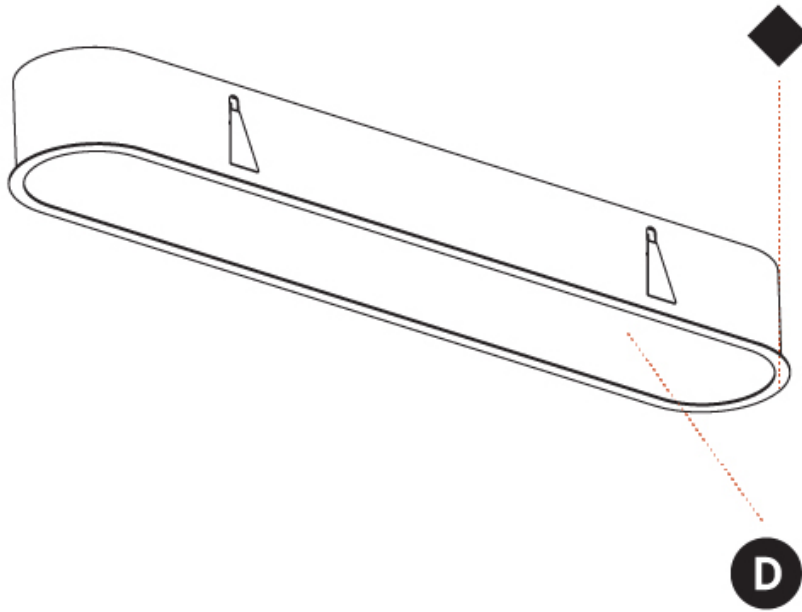

PROJECT
TYPE
SPECIFIER
QUANTITY
DATE

1235mm x 205mm
 48 5/8" x 8 1/16"

10 - 25mm
 3/8" - 1"

160mm
 6 5/16"

SMOOTHLINE RECESSED

A37757-

PROJECT	_____
TYPE	_____
SPECIFIER	_____
QUANTITY	_____
DATE	_____

A