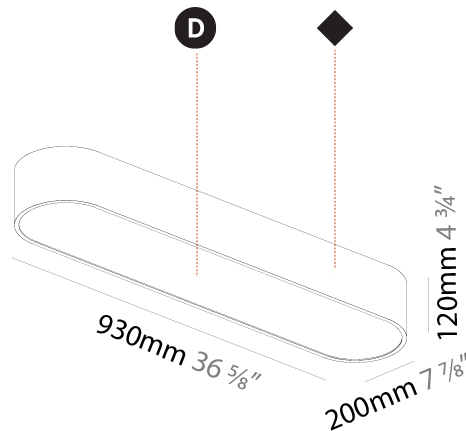

GENERAL

Series: Smoothy
Subseries: Smoothline
Brand: Prolicht
Division: Architectural
Mounting Type: Surface
Mounting Location: Ceiling
Subcategory: Ambient

PHYSICAL

Shape: Oval
Length (mm): 930
Length (in): 36 5/8
Width (mm): 200
Width (in): 7 7/8
Height (mm): 120
Height (in): 4 3/4
Light Distribution: Direct
Weight (kg): 5.108
Weight (lbs): 11.24
Diffuser: PMMA - Opal or Micro-Prism
Fixture Finish: SSR / BKV / CWI / CRY / HAB / UFT / ITA / RUA / FTG / MYG / LOD / PUS / FRO / FUP / KIA / POP / BLS / SPG / MEY / GOH / GUM / CHC / COM / ABZ / JAG / OBR / MOS / ROR
Fixture Material: Extruded Aluminum / Steel

ELECTRICAL

Lamp Type: LED (Zhaga Standard)
Input Wattage (W): 31.5
Total Output Wattage (W): 27
Dimming: Tri-Mode (Non-Dimming and Phase Dimming (120Vac only) and 0-10V Dimming)
Driver Included: Yes
Driver Location: Integrated
Driver Type: Constant Current - Universal
Driver Class: Class 2
Input Voltage (V): 120 - 277
Constant Current (MA): 500

LED

Color Temperature (°K): 3000 / 3500 / 4000
Max. Delivered Lumen (lm): 2190 / 2362 / 2410
CRI: >80 CRI
Lamp Life (hrs): 50000

OPTICAL

RATINGS AND CERTIFICATIONS

Certified By: Certified for North American Standards
IP rating: IP20

PROJECT _____
TYPE _____
SPECIFIER _____
QUANTITY _____
DATE _____