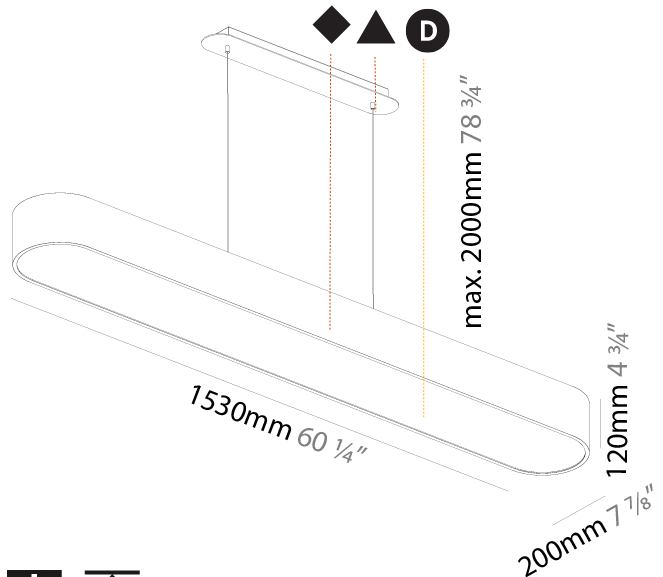

GENERAL

Series: Smoothy
Subseries: Smoothline
Brand: Prolicht
Division: Architectural
Mounting Type: Suspension
Mounting Location: Ceiling
Subcategory: Profile

PHYSICAL

Shape: Oblong
Length (mm): 1530
Length (in): 60 1/4
Width (mm): 200
Width (in): 7 7/8
Height (mm): 120
Height (in): 4 3/4
Max. Overall Height (mm): 2120
Max. Overall Height (in): 82 1/2
Light Distribution: Direct
Weight (kg): 10.765
Weight (lbs): 23.73
Diffuser: PMMA - Opal or Micro-Prism
Fixture Finish: SSR / BKV / CWI / CRY / HAB / UFT / ITA / RUA / FTG / MYG / LOD / PUS / FRO / FUP / KIA / POP / BLS / SPG / MEY / GOH / GUM / CHC / COM / ABZ / JAG / OBR / MOS / ROR
Fixture Material: Extruded Aluminum / Steel
Cable Details: 2000mm / 78 3/4"

ELECTRICAL

Lamp Type: LED (Zhaga Standard)
Input Wattage (W): 52.5
Total Output Wattage (W): 45
Dimming: Tri-Mode (Non-Dimming and Phase Dimming (120Vac only) and 0-10V Dimming)
Driver Included: Yes
Driver Location: Integrated
Driver Type: Constant Current - Universal
Driver Class: Class 2
Input Voltage (V): 120 - 277
Constant Current (MA): 500

LED

Number of LEDs: 15
Color Temperature (°K): 3000 / 3500 / 4000
Max. Delivered Lumen (lm): 3650 / 3930 / 4010
CRI: >80 CRI
Lamp Life (hrs): 50000

OPTICAL

RATINGS AND CERTIFICATIONS

Certified By: Certified for North American Standards
IP rating: IP20